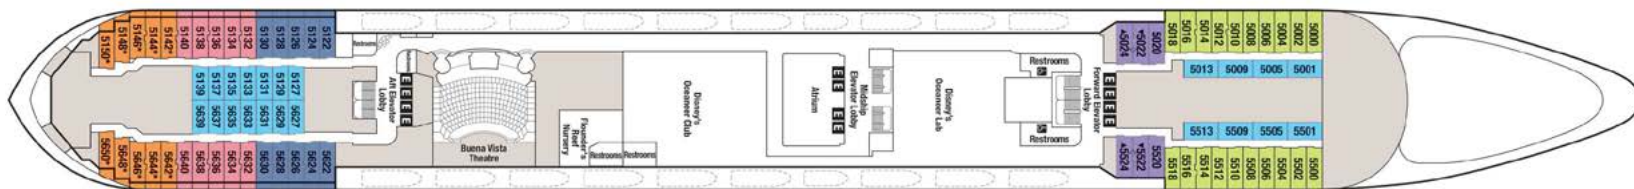

To explore a deck, click on the deck number. Rollover the ship layout or Venue Highlights to learn more.

Deck 5

Deck 5 Venue Highlights