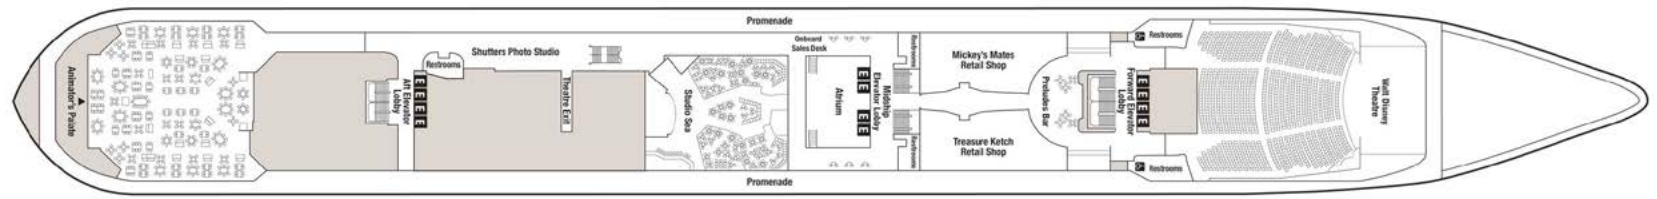

To explore a deck, click on the deck number. Rollover the ship layout or Venue Highlights to learn more.

Deck 4

Deck 4 Venue Highlights

- Accessible Staterooms
- Elevator
- Connecting Staterooms

Available Stateroom Categories on this Deck

To learn more about a category, click on the box below. Select a different deck above to identify where other categories are located.

Suites	Deluxe Family Oceanview with Verandah	Deluxe Oceanview with Verandah	Deluxe Oceanview	Deluxe Inside	Standard Inside