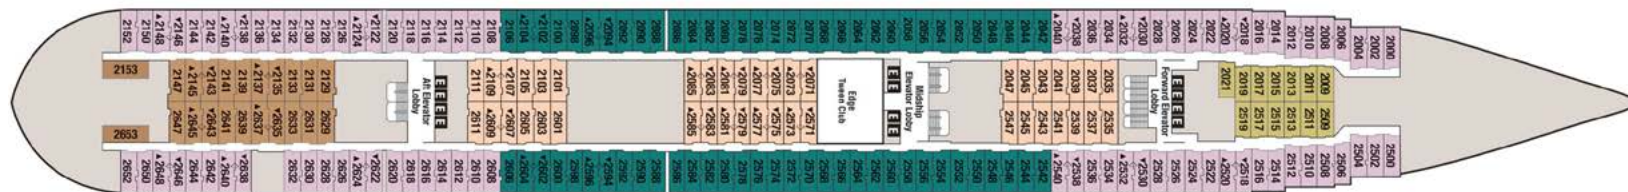

Suites

Deluxe Family Oceanview with Verandah

Deluxe Oceanview with Verandah

Deluxe Oceanview

Deluxe Inside

Standard Inside

To explore a deck, click on the deck number. Rollover the ship layout or Venue Highlights to learn more.

Deck 2

Port
Aft Forward
Starboard

Deck 2 Venue Highlights

Accessible Staterooms

Elevator

Connecting Staterooms

Available Stateroom Categories on this Deck

To learn more about a category, click on the box below. Select a different deck above to identify where other categories are located.