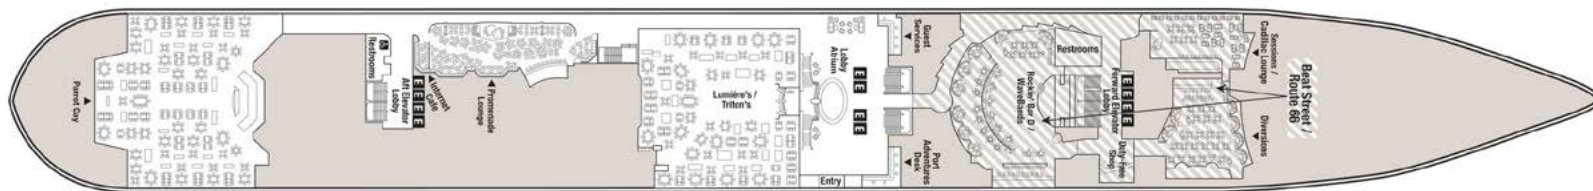

Deck 3 Venue Highlights

Accessible Staterooms
Elevator
Connecting Staterooms

Available Stateroom Categories on this Deck

To learn more about a category, click on the box below. Select a different deck above to identify where other categories are located.

Suites	Deluxe Family Oceanview with Verandah	Deluxe Oceanview with Verandah	Deluxe Oceanview	Deluxe Inside	Standard Inside