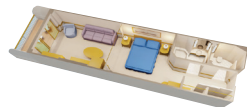

DELUXE FAMILY OCEANVIEW STATEROOM WITH VERANDAH (Category 4)
Queen-size bed, single convertible sofa, pull-down upper berth (in most), privacy divider, split bath and private verandah.
SLEEPS 5 • 304 SQ. FT., INCLUDING VERANDAH