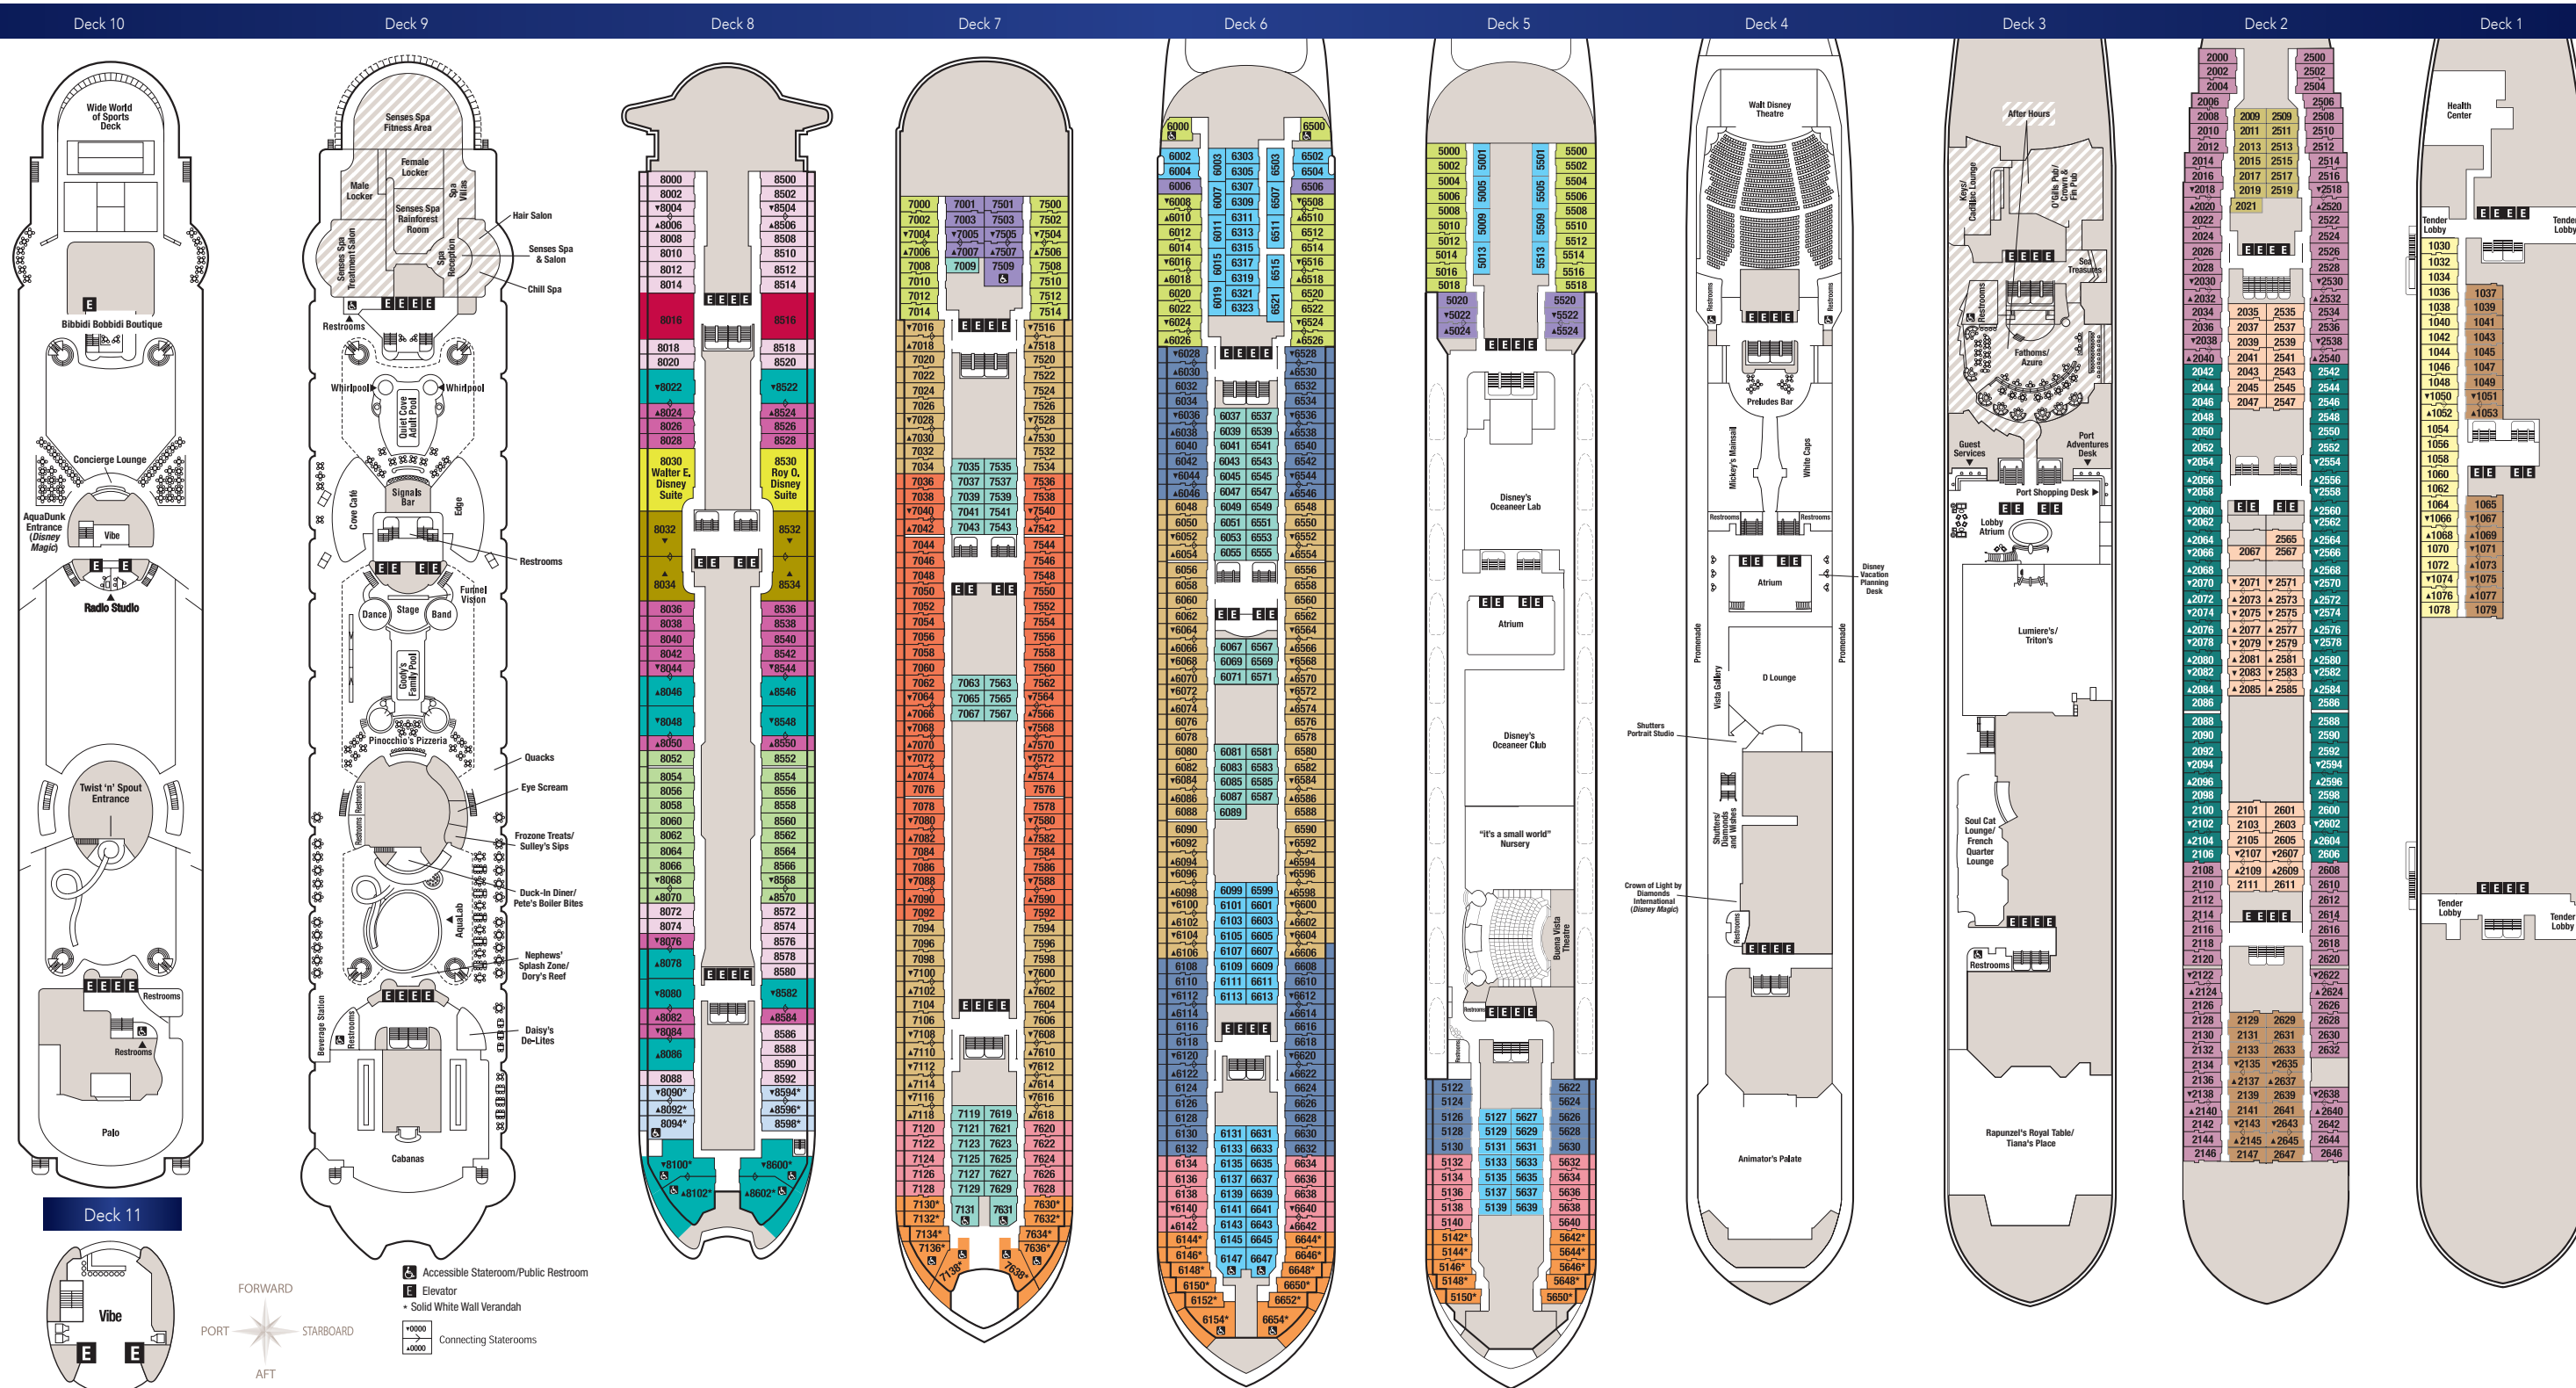

DELUXE OCEANVIEW STATEROOM (Category 9)
Queen-size bed, single convertible sofa, pull-down upper berth (in some), privacy divider, split bath and window view.
SLEEPS 3-4 • 214 SQ. FT.

DELUXE INSIDE STATEROOM (Category 10)
Queen-size bed, single convertible sofa, pull-down upper berth (in some), privacy divider and split bath.
SLEEPS 4 • 214 SQ. FT.

STANDARD INSIDE (Category 11)
Queen-size bed, single convertible sofa, pull-down upper berth (in some), privacy divider and bath.
SLEEPS 3-4 • 184 SQ. FT.

CATEGORIES

- 1A Concierge Royal Suite with Verandah
- 1B Concierge 2-Bedroom Suite with Verandah
- 2A Concierge 1-Bedroom Suite with Verandah
- 2B Concierge 1-Bedroom Suite with Verandah
- 3A Concierge Family Stateroom with Verandah
- 4A Deluxe Family Oceanview Stateroom with Verandah
- 4B Deluxe Family Oceanview Stateroom with Verandah
- 4E Deluxe Family Oceanview Stateroom with Verandah
- 5A Deluxe Oceanview Stateroom with Verandah
- 5B Deluxe Oceanview Stateroom with Verandah
- 5C Deluxe Oceanview Stateroom with Verandah
- 6A Deluxe Oceanview Stateroom with Verandah
- 7A Deluxe Oceanview Stateroom with Navigator's Verandah
- 9A Deluxe Oceanview Stateroom
- 9B Deluxe Oceanview Stateroom
- 9C Deluxe Oceanview Stateroom
- 9D Deluxe Oceanview Stateroom
- 10A Deluxe Inside Stateroom
- 10B Deluxe Inside Stateroom
- 10C Deluxe Inside Stateroom
- 11A Standard Inside Stateroom
- 11B Standard Inside Stateroom
- 11C Standard Inside Stateroom

Exact amenities described may vary slightly depending on stateroom location. Stateroom Categories subject to change.