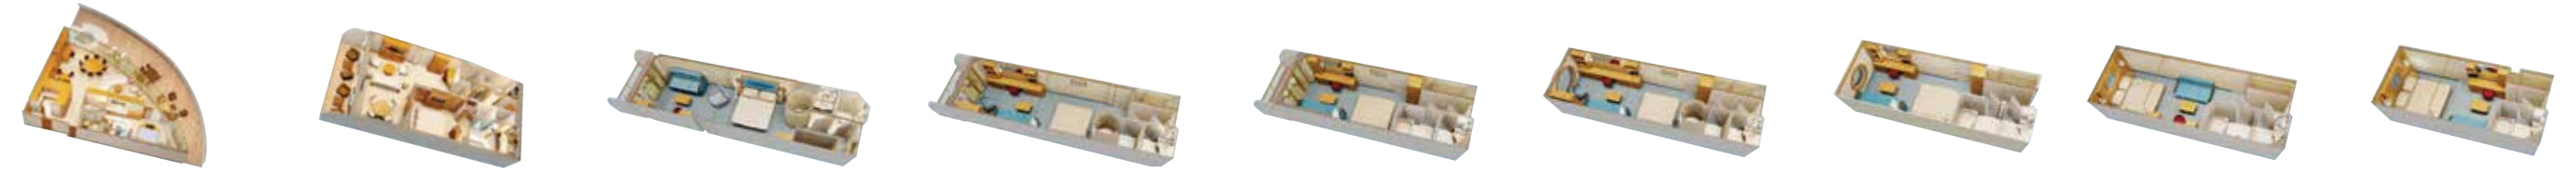

DISNEY DREAM & DISNEY FANTASY DECK PLANS

Exact amenities described may vary slightly depending on stateroom location. Stateroom Categories subject to change.

CONCIERGE ROYAL SUITE WITH VERANDAH (Category 1)
One master bedroom with queen-size bed, one wall pull-down double bed, and one wall pull-down single bed in living room, two bathrooms, rain shower, whirlpool tub, living room, dining salon, pantry, wet bar, walk-in closets.
SLEEPS 5 • 1,781 SQ. FT., INCLUDING VERANDAH

DELUXE FAMILY OCEANVIEW STATEROOM WITH VERANDAH (Category 4)
Queen-size bed, single convertible sofa, wall pull-down bed (in most) and upper berth pull-down bed (in some), split bath with round tub (in most) and shower.
SLEEPS 4-5 • 299 SQ. FT., INCLUDING VERANDAH

DELUXE FAMILY OCEANVIEW STATEROOM (Category 8)
Queen-size bed, single convertible sofa, wall pull-down bed (in most) or upper berth pull-down bed (in some), split bath with round tub and shower (in most).
SLEEPS 3-5 • 241 SQ. FT.

DELUXE OCEANVIEW STATEROOM (Category 9)
Queen-size bed, single convertible sofa, upper berth pull-down bed (in some), split bath with tub and shower.
SLEEPS 3-4 • 204 SQ. FT.

DELUXE INSIDE STATEROOM (Category 10)
Queen-size bed, single convertible sofa, upper berth pull-down bed (in some), split bath with tub and shower.
SLEEPS 3-4 • 204 SQ. FT.