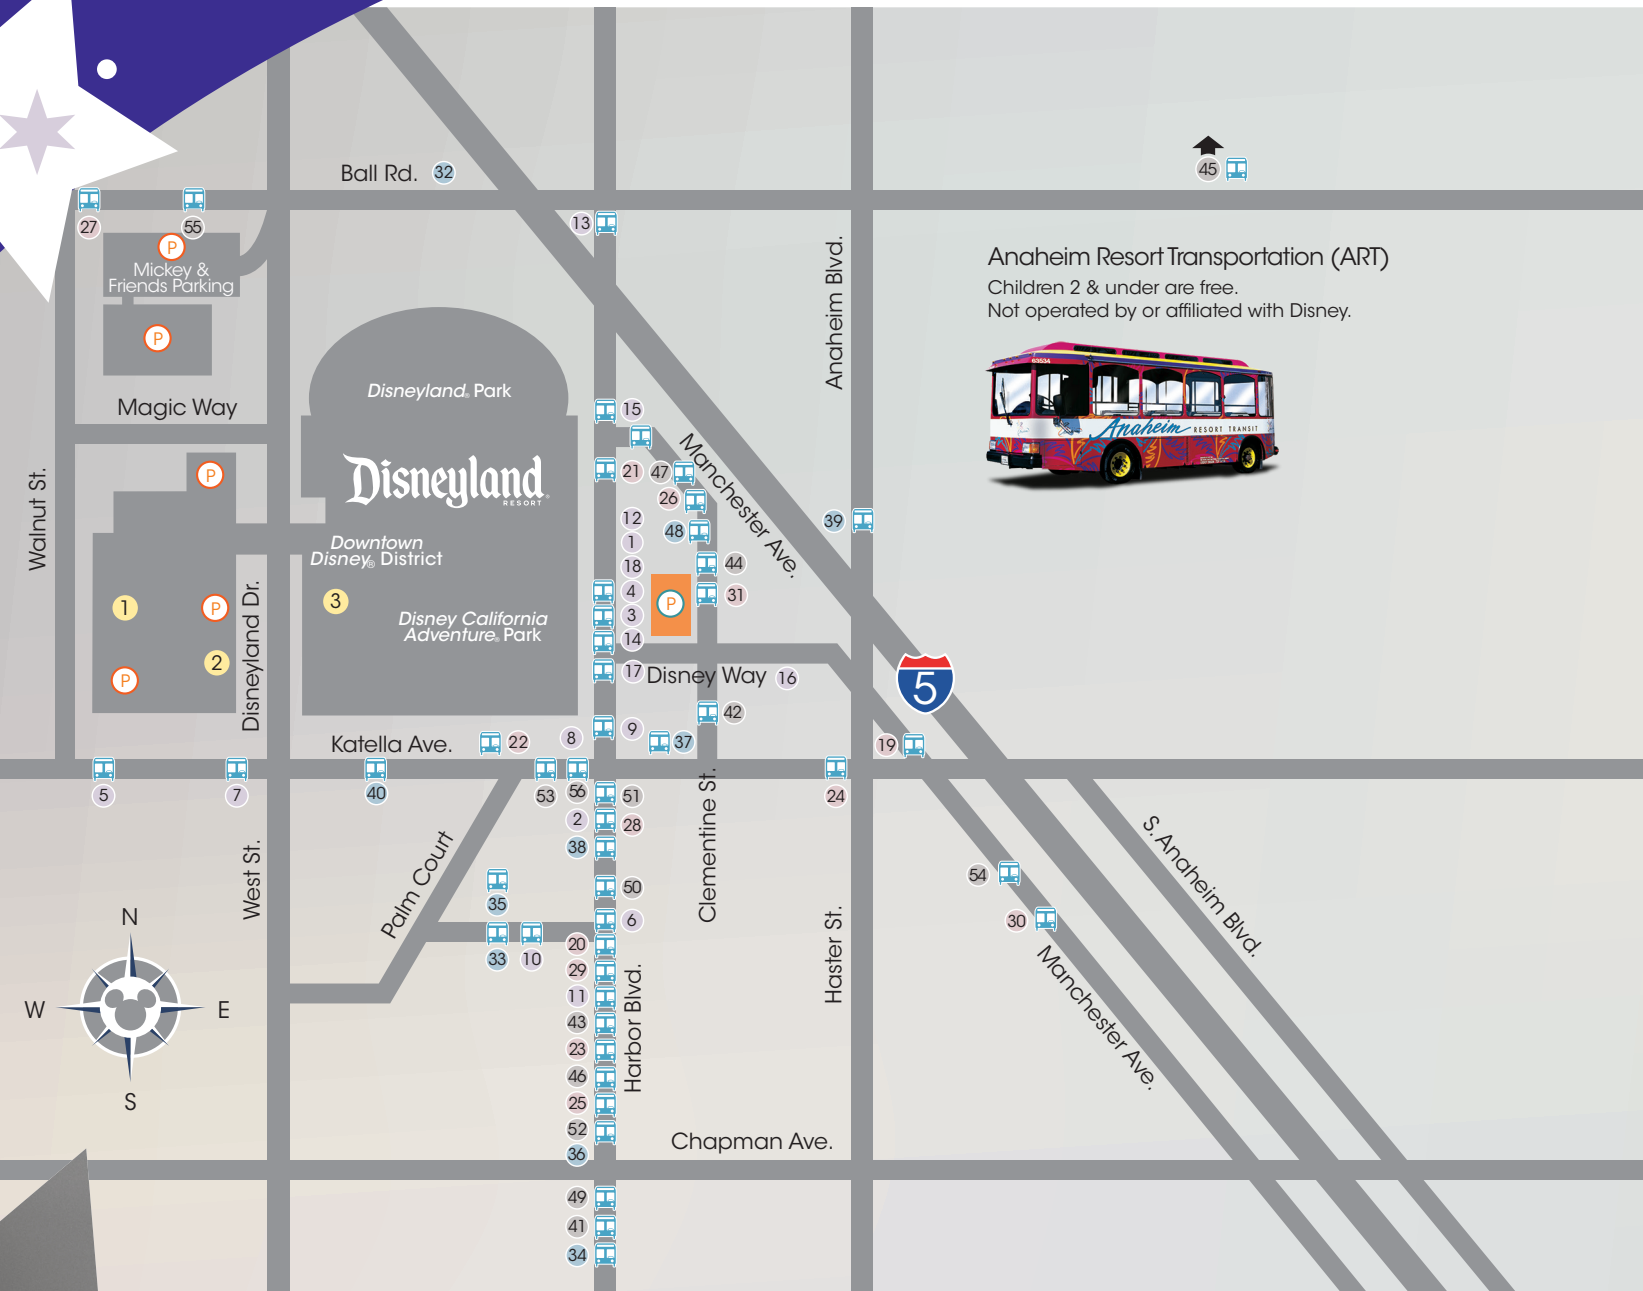

# 2023 GOOD NEIGHBOR HOTELS

Anaheim Resort Transportation (ART)  
Children 2 & under are free.  
Not operated by or affiliated with Disney.

### LEGEND

#### GOOD NEIGHBOR HOTELS