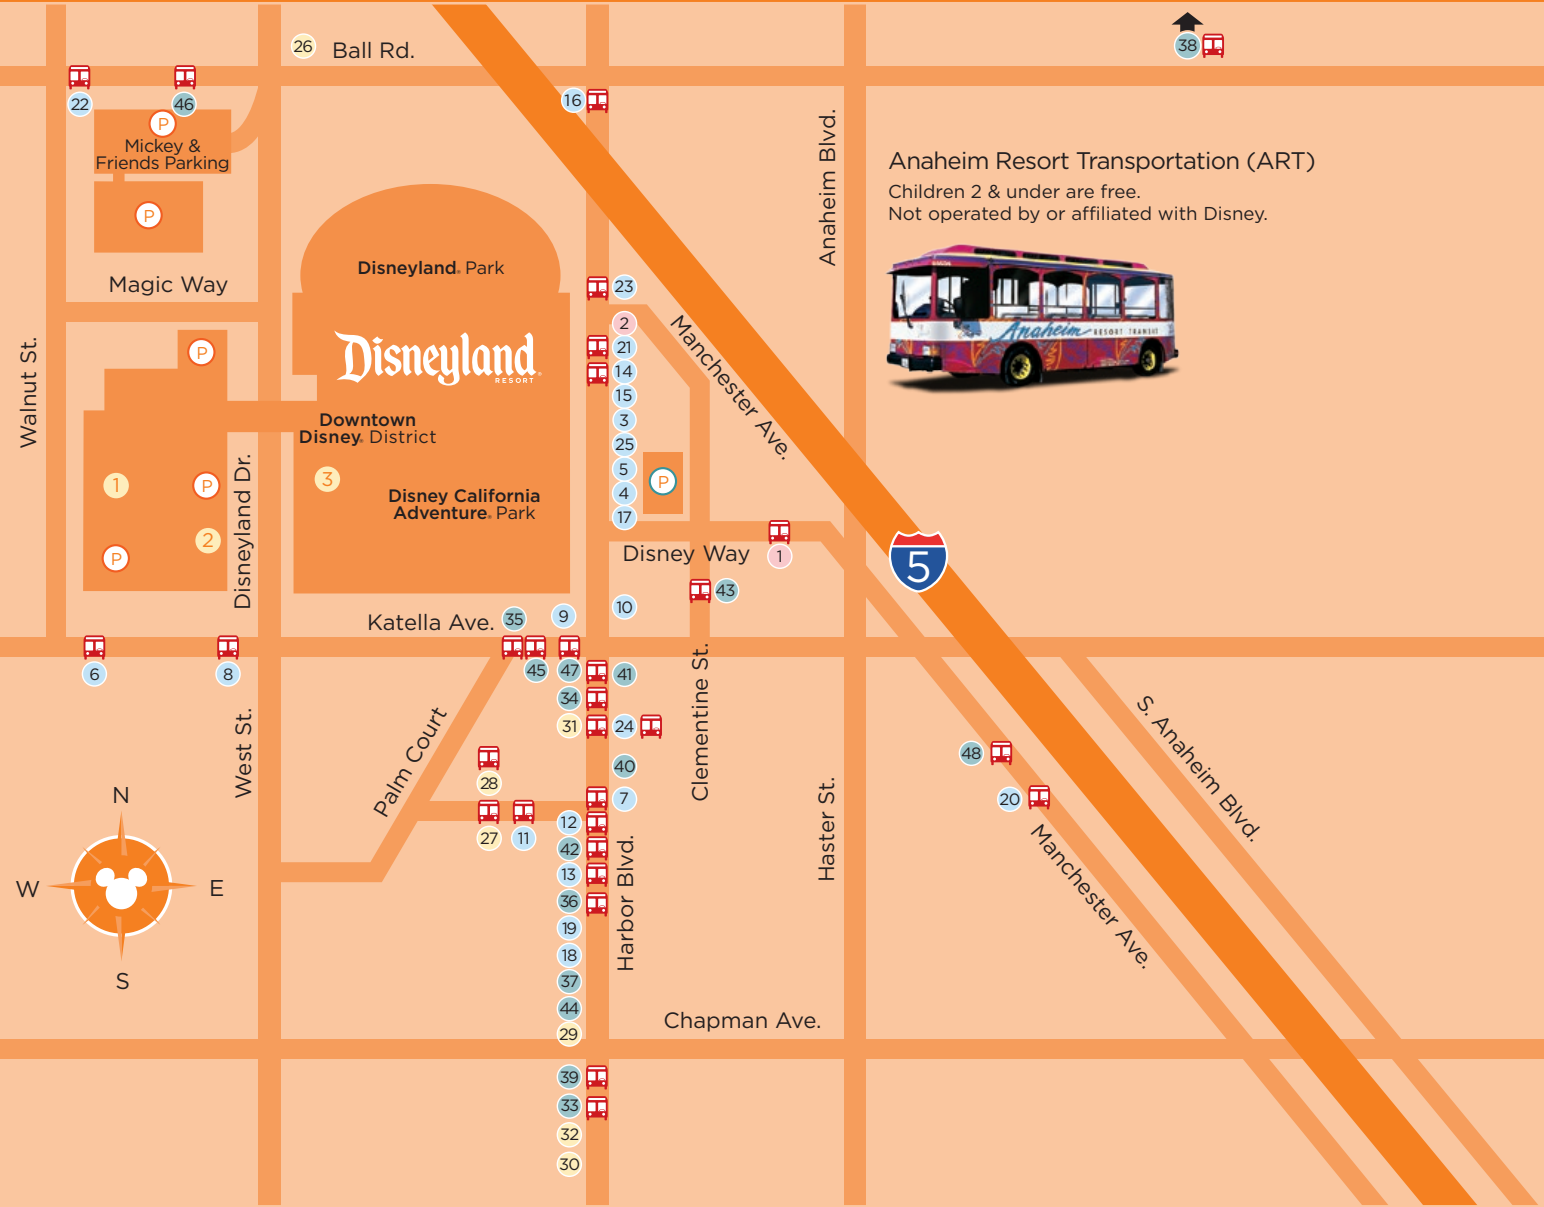

GOOD NEIGHBOR HOTELS

Anaheim Resort Transportation (ART)
 Children 2 & under are free.
 Not operated by or affiliated with Disney.

LEGEND

GOOD NEIGHBOR HOTELS

- ROOM RATES**
- ECONOMY
 - MODERATE
 - SUPERIOR
 - SUITE
- BREAKFAST CODES**
- B = Buffet
 - C = Continental
- CHART SYMBOLS**
- = Available
 - \$ = Available for Fee

DISNEYLAND® RESORT HOTELS

- 1 Disneyland® Hotel
- 2 Disney's Paradise Pier® Hotel
- 3 Disney's Grand Californian Hotel® & Spa

ANAHEIM RESORT TRANSPORTATION (ART)

Good Neighbor Hotels marked with this symbol are serviced by Anaheim Resort Transportation (ART).